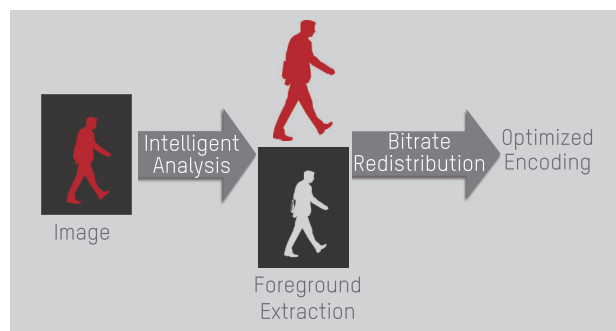

DISCOVER
THE FULL VALUE OF 4K
HIKVISION 4K SYSTEM

KEY FEATURES

■ Ultra-High Definition (UHD)

Until now, limited resolution has often hindered the accuracy of video analytics, mainly due to missing image details. Today, Hikvision's 4K system provides users incredibly clear and crisp images with increased quality and details, facilitating video content analytics and thus better use of video data.

■ 4K Output

Hikvision's 4K NVR is equipped with an HDMI 2.0 interface, transmitting video with 4K resolution and providing a more comprehensive solution than systems that are only able to provide 4K cameras or 4K codecs without the 4K output.

■ H.265+ Smart Codec

Hikvision 4K system incorporates H.265+ video compression, which allows users to more efficiently manage ultra-high definition video footage. Hikvision H.265+ improves the compression ratio with three key technologies – predictive encoding, noise suppression, and flexible bitrate control – reducing bandwidth and storage costs.