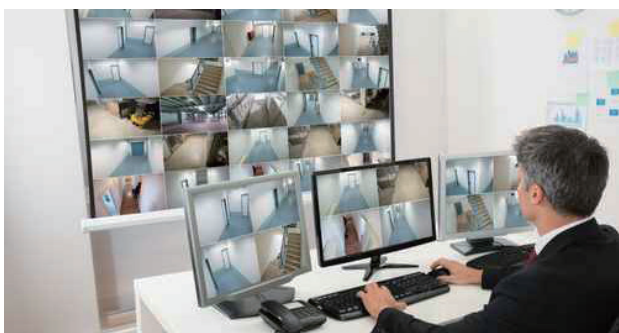

DISCOVER
THE FULL VALUE OF 4K
HIKVISION 4K SYSTEM

KEY FEATURES

■ Ultra-High Definition (UHD)

Until now, limited resolution has often hindered the accuracy of video analytics, mainly due to missing image details. Today, Hikvision's 4K system provides users incredibly clear and crisp images with increased quality and details, facilitating video content analytics and thus better use of video data.

■ 4K Output

Hikvision's 4K NVR is equipped with an HDMI 2.0 interface, transmitting video with 4K resolution and providing a more comprehensive solution than systems that are only able to provide 4K cameras or 4K codecs without the 4K output.

APPLICATION SCENARIOS

The Hikvision 4K system will vastly improve applications in various scenarios such as city surveillance, stadiums, and parking lots, to name just a few, where clear, high-resolution images and intelligent surveillance are necessary. This is a system that includes a full set of 4K products versus a single 4K device. Hikvision leads the industry in offering a complete solution that allows 4K technology to be implemented in a variety of domains.